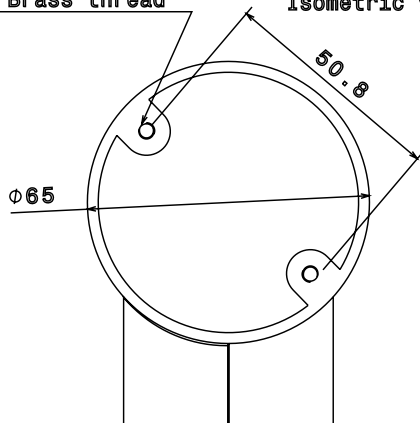

**PRODUCT CODE: PB6W**  
PVC CONDUIT BOX

**DESCRIPTION**

20mm U PVC Conduit Box

**FINISH**

White

**MATERIAL**

PVC

**PACKAGING**

Packed in qty 20

**ADDITIONAL NOTES**

Manufactured to BS4607 part 1  
Product includes 2 x M4 Brass Inserts

M4 Brass thread      Isometric view

Top view

Front view

Side view