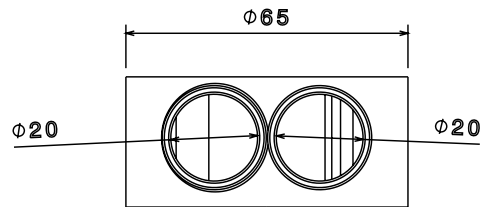

Packed in qty 20

**ADDITIONAL NOTES**

Manufactured to BS4607 part 1  
Product includes 2 x M4 Brass Inserts

M4 Brass thread      Isometric view

Top view

Front view

Side view